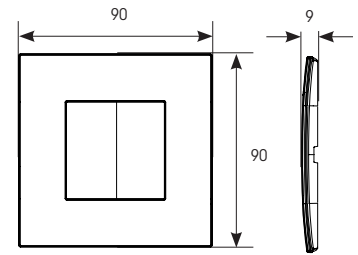

OCTO Indoor Wireless Architectural Smart Switch Powered by Casambi

- Bluetooth enabled internal smart switch for use with OCTO Casambi eco-system and suitable for residential and commercial applications
- Double rocker wireless wall switch
- High grade technopolymer construction available in 3 finishes:- white, metallic and black
- Electro-dynamic energy generator, maintenance free
- Compatible with all other bluetooth OCTO Casambi devices as part of the OCTO Casambi ecosystem
- Range - within one room up to 10 metres line of sight
- Double-sided mounting film enclosed screwing onto a flat surface
- Double rocker with medial position, pressed/released