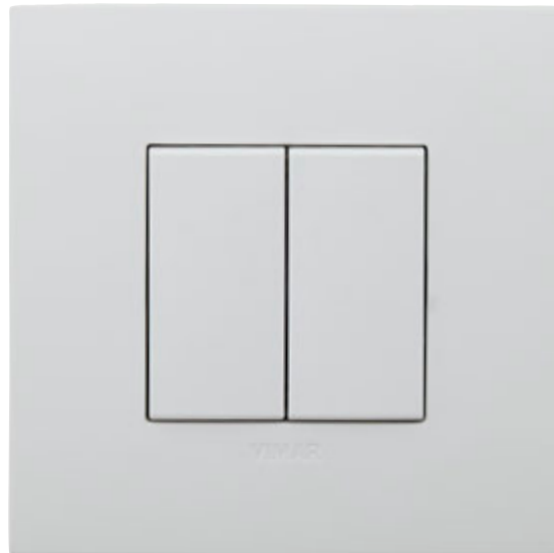

OCTO Indoor Wireless Architectural Smart Switch Powered by Casambi

- Bluetooth enabled internal smart switch for use with OCTO Casambi eco-system and suitable for residential and commercial applications
- Double rocker wireless wall switch
- High grade technopolymer construction available in 3 finishes:- white, metallic and black
- Electro-dynamic energy generator, maintenance free
- Compatible with all other bluetooth OCTO Casambi devices as part of the OCTO Casambi ecosystem
- Range - within one room up to 10 metres line of sight
- Double-sided mounting film enclosed screwing onto a flat surface
- Double rocker with medial position, pressed/released

OCTO
Embedded

Powered by
CASAMBI

Metallic

Black

CODE	DESCRIPTION	IP
AOCTO/WS/W	Indoor Wireless Switch - White	IP20
AOCTO/WS/M	Indoor Wireless Switch - Metallic	
AOCTO/WS/B	Indoor Wireless Switch - Black	